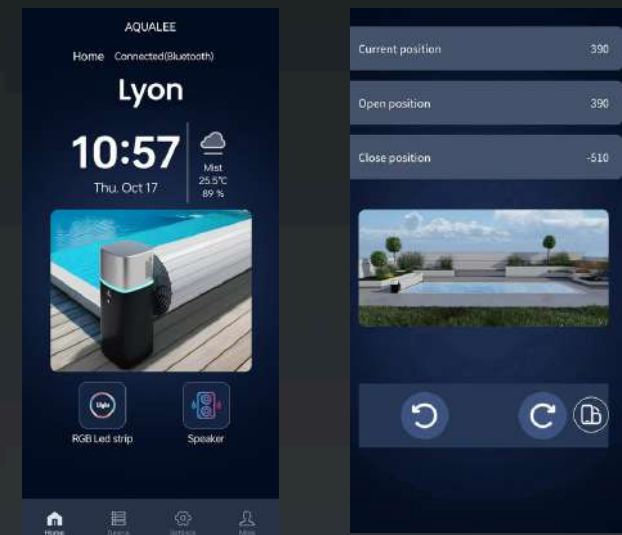

Let the LUMINA Speaker elevate every outdoor moment into a memorable event.

Offering Energy-Saving Solutions

LUMINA series are available in both wired and wireless (battery-powered) versions.

For most above-ground pool cover systems with solar panel charging, the primary challenge is the limited size of the solar panels, which hampers effective battery charging.

AQUALEE's exclusive innovative design integrates the solar panels with the slatted covers, providing ample green energy for the battery while seamlessly blending into the user's garden.

 The exclusive mobile app simplifies controlling your pool cover with just a smartphone!