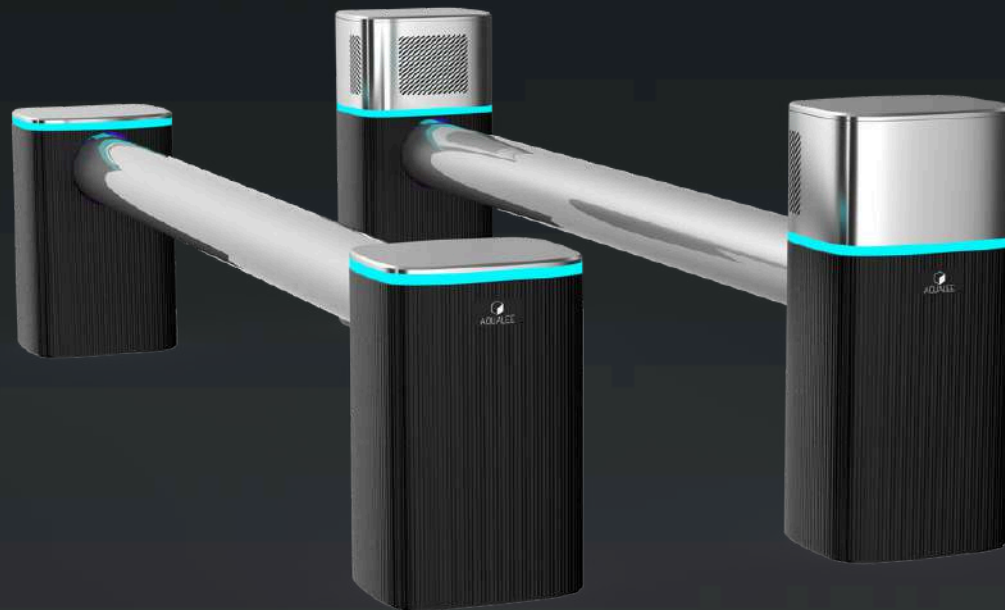

LUMINA Base

This version seamlessly blends form and function, featuring the RGB Led light strip, enhancing your outdoor space with a touch of practical style.

More than just a **base** for your pool cover usage, it's the foundation of your luxurious outdoor haven.

LUMINA Speaker

This version satisfies an acoustic perfection.

One more speaker module creates a symphony of sound that enhances your poolside retreat. Every moment by the pool becomes a celebration of life's chilling pleasures.

Whether you're seeking modern elegance, eco-conscious solutions, or a touch of luxury, LUMINA offers the perfect blend of beauty and function.

LUMINA Base

Where Innovation Meets Elegance

Experience the sophistication of the **LUMINA Base**, meticulously crafted from modern aluminum alloy. Its sleek silhouette and clean lines are accentuated by the innovative RGB LED strip, set against a refined black base and topped with a cover.

Harmonizing Sound and Space

The **LUMINA Speaker** is a testament to modern design and acoustic excellence. The intuitive click-into-place design allows for effortless installation, while its high-quality audio output envelops your space with rich, immersive sound.